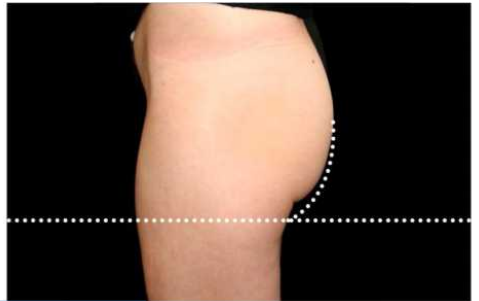

8 WEEKS AFTER 4th TREATMENT