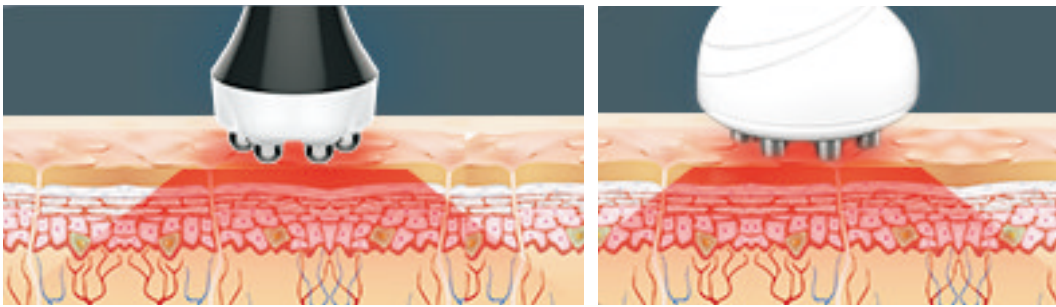

1. High Tech Full Screen : it adopts newest generation Iphone screen, very Eye-catching
2. Advanced Real-time Temperature Sensing : with different color to show temp, from blue to red , very easy for operator
- 3, Super Strongest RF until 250W, available for full body treatment , such as face ,abdomen, upper Arm ,buttocks, thigh, calf

Wrinkles Removal

Skin Tightening

Visceral Fat Removing

Beautify the Skin

Body Shaping

MRF-X Prestige adopting the newest generation of RF firming technology, and the accurate action on superficial layer, middle layer and deep layer to achieve the purpose of wrinkles removal, skin tightening, visceral fat removing, skin beautifying and body shaping.