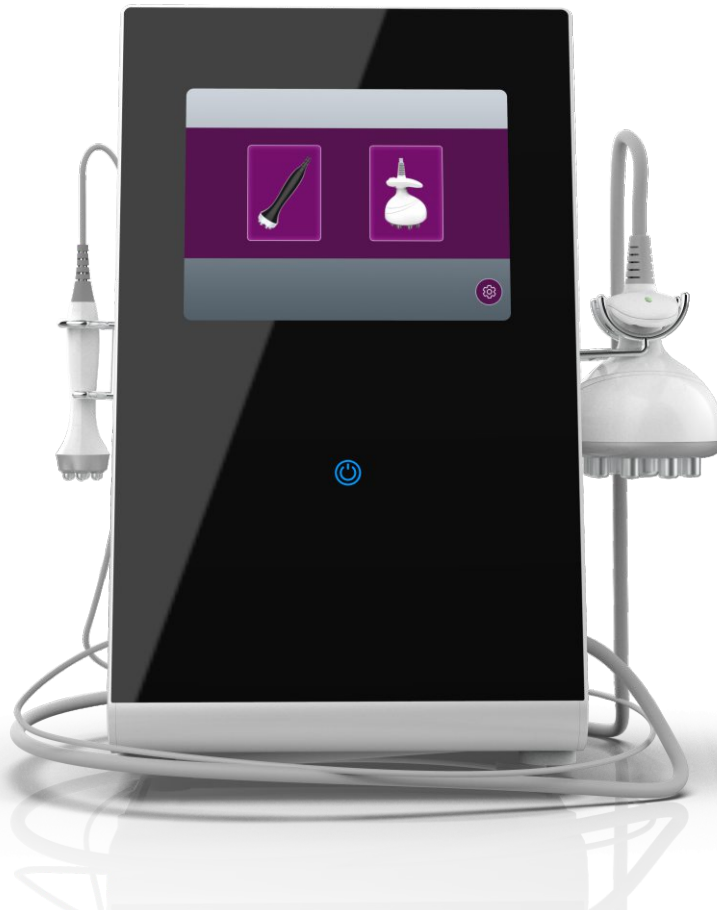

MRF-X Prestige